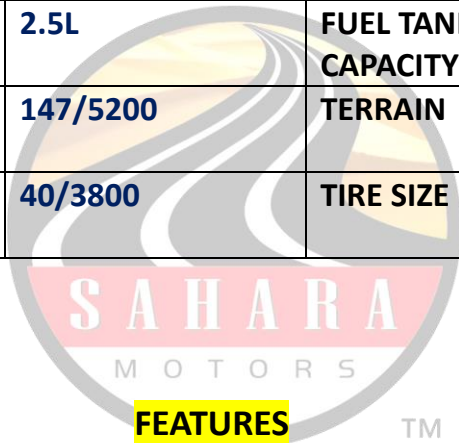

## 2024 TOYOTA URBAN CRUISER GL 1.5L PETROL AUTOMATIC

|              |                         |                 |
|--------------|-------------------------|-----------------|
| Year: 2024   | Model: TASA15L-AWZGTA   | Engine: 2.5L    |
| Fuel: Hybrid | Transmission: Automatic | Location: Dubai |
| Drive: AWD   | Doors: 4                | Seats: 7        |

### TECHNICAL FEATURES

|            |          |                    |     |
|------------|----------|--------------------|-----|
| ENGINE     | 2.5L     | FUEL TANK CAPACITY | 65L |
| MAX OUTPUT | 147/5200 | TERRAIN            | AWD |
| MAX TORQUE | 40/3800  | TIRE SIZE          | R20 |