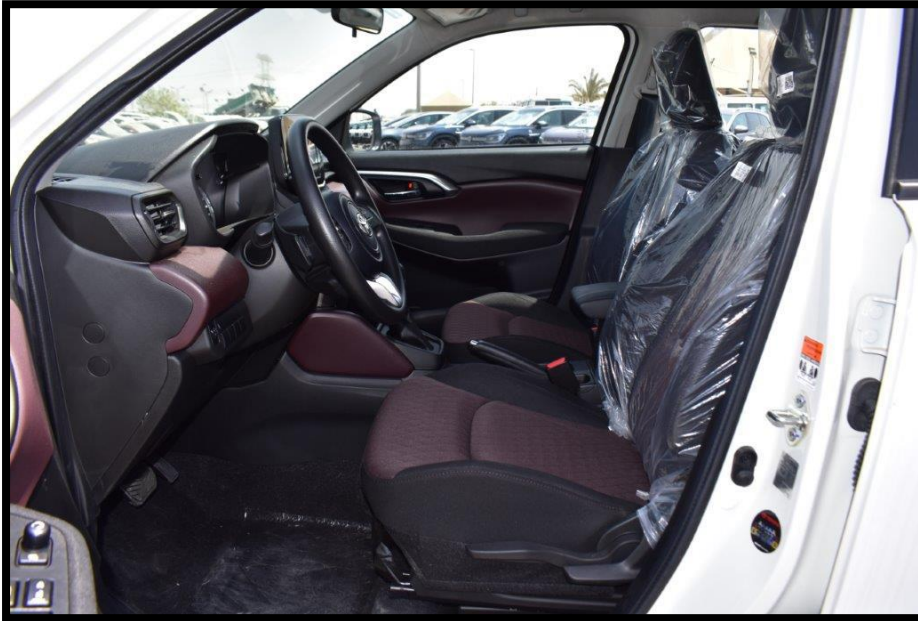

SAHARA MOTORS FZE
+971561144253, +971544400938

YOUR DREAM CAR STORE
www.saharamotorsfze.com

Showroom 19, DAZ (DUCAMZ), Ras Al Khor - Dubai - United Arab Emirates
 info@saharamotorsfze.com
 +971561144253, +971544400938