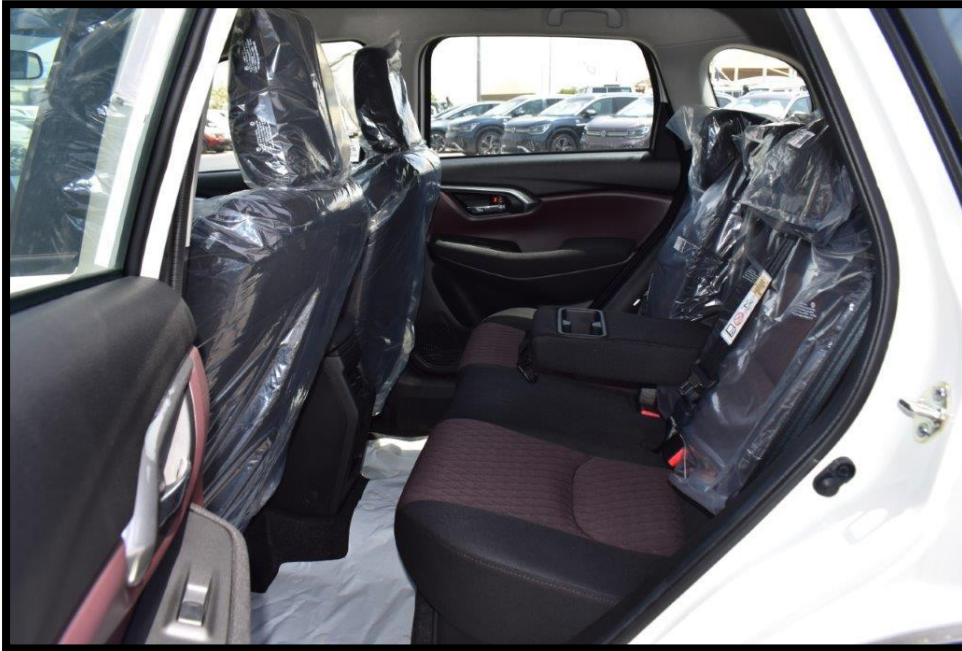

SAHARA MOTORS FZE
+971561144253, +971544400938

YOUR DREAM CAR STORE
www.saharamotorsfze.com

Showroom 19, DAZ (DUCAMZ), Ras Al Khor - Dubai - United Arab Emirates
 info@saharamotorsfze.com
 +971561144253, +971544400938